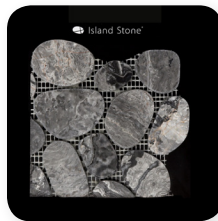

Items included in your Spindrifft Marble Sample Box

2 – Y3 BOARDS (15" X 15")

Nebula

Tempest

3 – Y1 BOARDS (7.5" X 7.5")

Carrara

Nebula

Tempest