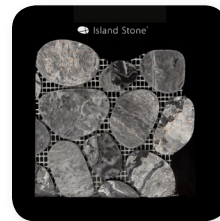

Items included in your Spindrifft Marble Sample Box

2 – Y3 BOARDS (15" X 15")

Nebula

Tempest

3 – Y1 BOARDS (7.5" X 7.5")

Carrara

Nebula

Tempest