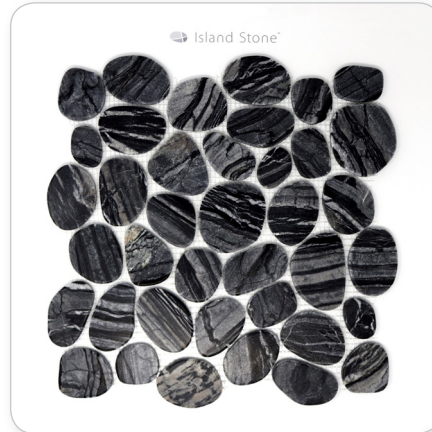

Items included in your Spindrifft Marble Sample Box

2 – Y3 BOARDS (15" X 15")

Nebula

Tempest

3 – Y1 BOARDS (7.5" X 7.5")

Carrara

Nebula

Tempest