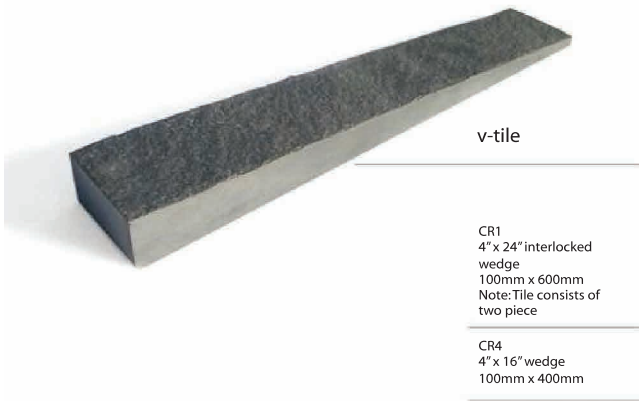

Island Stone™

natural advantage

v-tile

The V-Tile is Island Stone's newest and most innovative product in the Cladding Series. It adds another dimension to the magical relief profile originally achieved with the Rustic Cladding. Shaped like a wedge, the V-Tile is thin at one end and thick at the other, providing a range of effects depending on how the tile is laid. Several stunning design looks can be achieved from just the one tile.

The V-Tile is possibly the most versatile of all our tile products, as well as one of the most visually dramatic. Made of solid stone, its subtle colour highlights and natural surface texture enhance its unique look. It is available in a range of sizes, providing the opportunity to use this tile with stunning effect in larger areas, either inside or outside. Now there is nothing holding you back from creating a true design statement on a grand scale!

colour palette

	silver quartzitic slate QS		copper quartzitic slate QC		himarchal black HB
	sandstone mint SM		sandstone autumn SA		sandstone grey SG